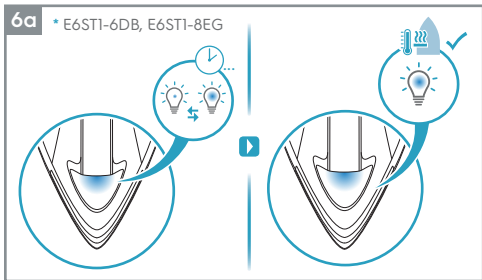

# Instruction book Mode d'emploi

Refine 600 Steam Station

E6ST1-4PP, E6ST1-6DB, E6ST1-8EG

\* Feature only available on models E6STI-6DB, E6STI-8EG  
 \*\* Feature only available for model E6STI-4PP