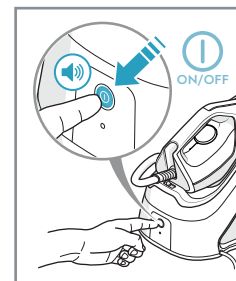

# Instruction book Mode d'emploi

Refine 600 Steam Station

E6ST1-4PP, E6ST1-6DB, E6ST1-8EG

\* Feature only available on models E6STI-6DB, E6STI-8EG  
 \*\* Feature only available for model E6STI-4PP