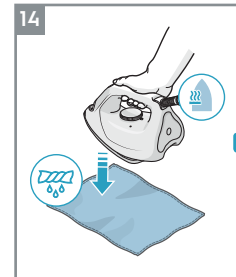

# Instruction book Mode d'emploi

Refine 600 Steam Station

E6ST1-4PP, E6ST1-6DB, E6ST1-8EG

\* Feature only available on models E6STI-6DB, E6STI-8EG  
 \*\* Feature only available for model E6STI-4PP