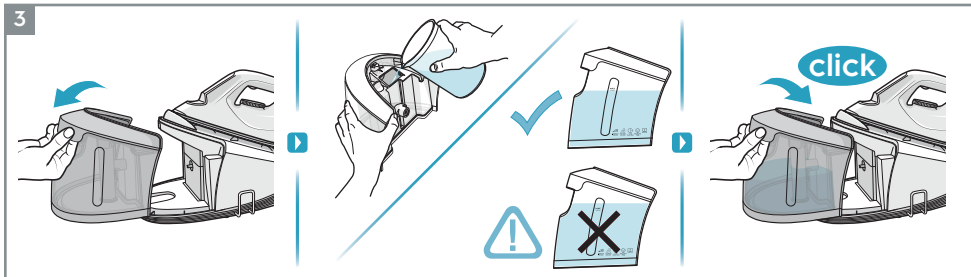

# Instruction book Mode d'emploi

Refine 600 Steam Station

E6ST1-4PP, E6ST1-6DB, E6ST1-8EG

\* Feature only available on models E6STI-6DB, E6STI-8EG  
 \*\* Feature only available for model E6STI-4PP