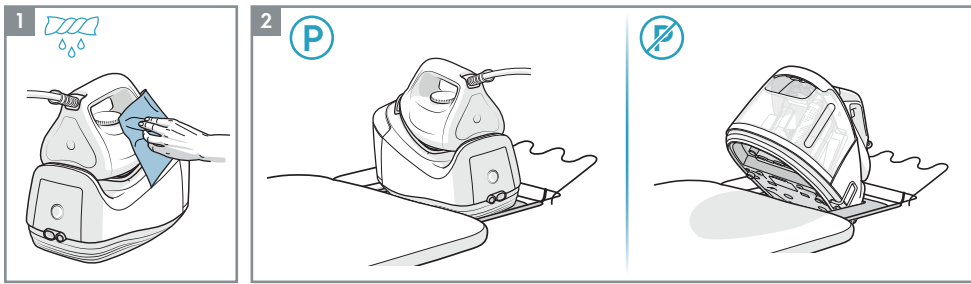

# Instruction book Mode d'emploi

Refine 600 Steam Station

E6ST1-4PP, E6ST1-6DB, E6ST1-8EG

\* Feature only available on models E6STI-6DB, E6STI-8EG  
 \*\* Feature only available for model E6STI-4PP