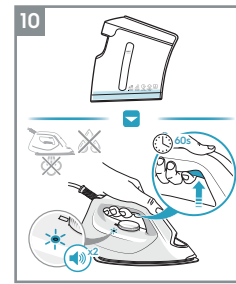

# Instruction book Mode d'emploi

Refine 600 Steam Station

E6ST1-4PP, E6ST1-6DB, E6ST1-8EG

\* Feature only available on models E6STI-6DB, E6STI-8EG  
 \*\* Feature only available for model E6STI-4PP