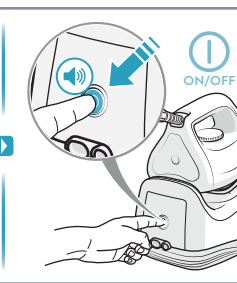

# Instruction book Mode d'emploi

Refine 600 Steam Station

E6ST1-4PP, E6ST1-6DB, E6ST1-8EG

\* Feature only available on models E6STI-6DB, E6STI-8EG  
 \*\* Feature only available for model E6STI-4PP