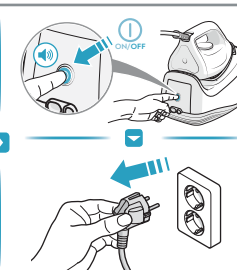

# Instruction book Mode d'emploi

Refine 600 Steam Station

E6ST1-4PP, E6ST1-6DB, E6ST1-8EG

\* Feature only available on models E6STI-6DB, E6STI-8EG  
 \*\* Feature only available for model E6STI-4PP