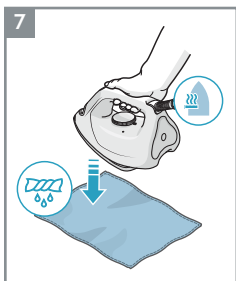

# Instruction book Mode d'emploi

Refine 600 Steam Station

E6ST1-4PP, E6ST1-6DB, E6ST1-8EG

\* Feature only available on models E6STI-6DB, E6STI-8EG  
 \*\* Feature only available for model E6STI-4PP