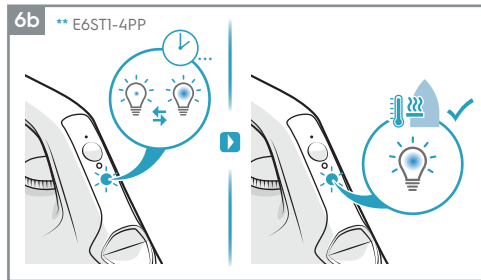

# Instruction book Mode d'emploi

Refine 600 Steam Station

E6ST1-4PP, E6ST1-6DB, E6ST1-8EG

\* Feature only available on models E6STI-6DB, E6STI-8EG  
 \*\* Feature only available for model E6STI-4PP